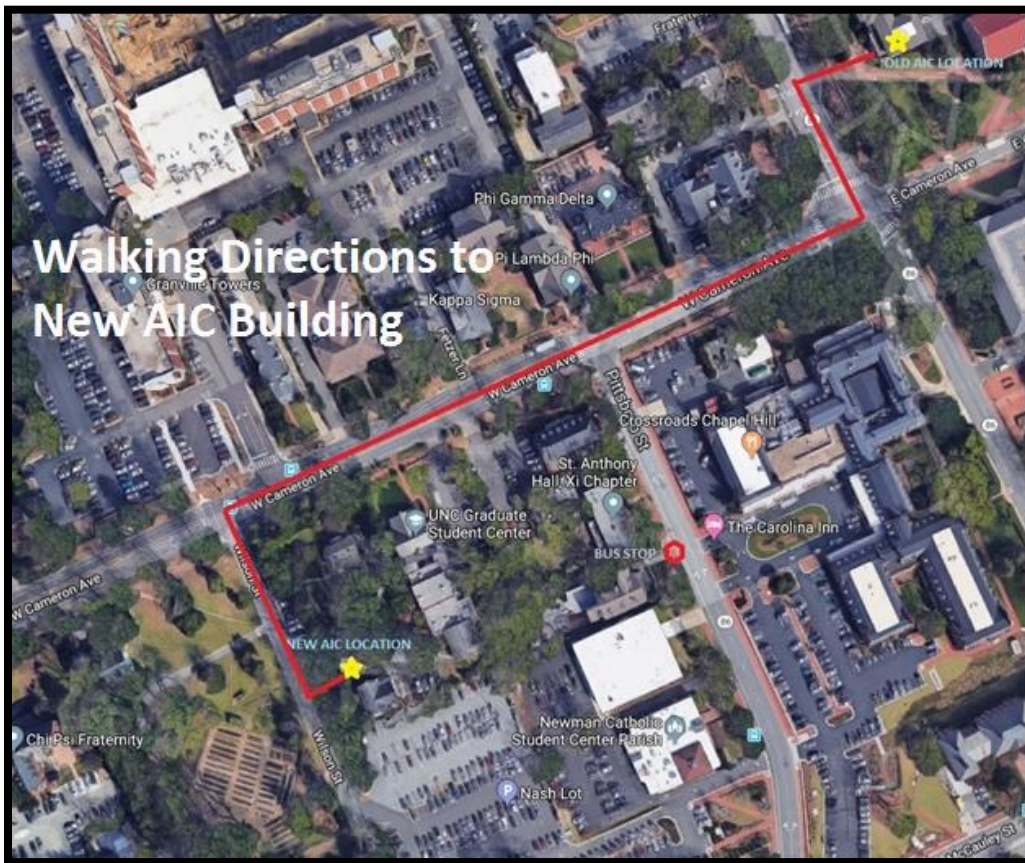

The AIC has moved!

New Address: 205 Wilson Street, Chapel Hill, NC 27516

Walking Directions: From the old AIC, make a left on W. Columbia Street, a right onto W. Cameron Avenue, and a left onto Wilson Street. We are the second house on the left.

 By Bus: Closest stops are [Pittsboro Street at Newman Center bus stop](#) & [W. Cameron Avenue at Granville Towers bus stop](#).

 **Bus Lines Serving These Stops:**

- **Pittsboro at Newman Center:** 400, 405, 420, A, CL, CM, CPX, CW, D, G, J, JFX, JN (Saturday), N, NS, RU, Safe Ride G, T, V (Saturday)
 - o → Walk through the parking lot behind the Newman Catholic Student Center Parish (across the street from Carolina Inn) to get to Wilson Street.
- **W. Cameron at Granville Towers:** CM
 - o → Walk down W. Cameron Ave away from the Carolina Inn, take a left onto Wilson Street (first left)

P **Parking Information:**

- **Visitor Parking:** Limited visitor permits are available by request. To ensure availability, please contact the AIC prior to your arrival (919-843-4189).
***Unauthorized vehicles will be asked to move.*
- **8am – 5pm:** When visitor parking is not available, the nearest parking the [Mallette Street Lot](#). Visit [Park on the Hill](#) for additional parking options.
- **After 5pm:** [Nash Parking Lot](#) (next to the new AIC) is available for anyone to park without a permit and is accessible through Wilson Street.