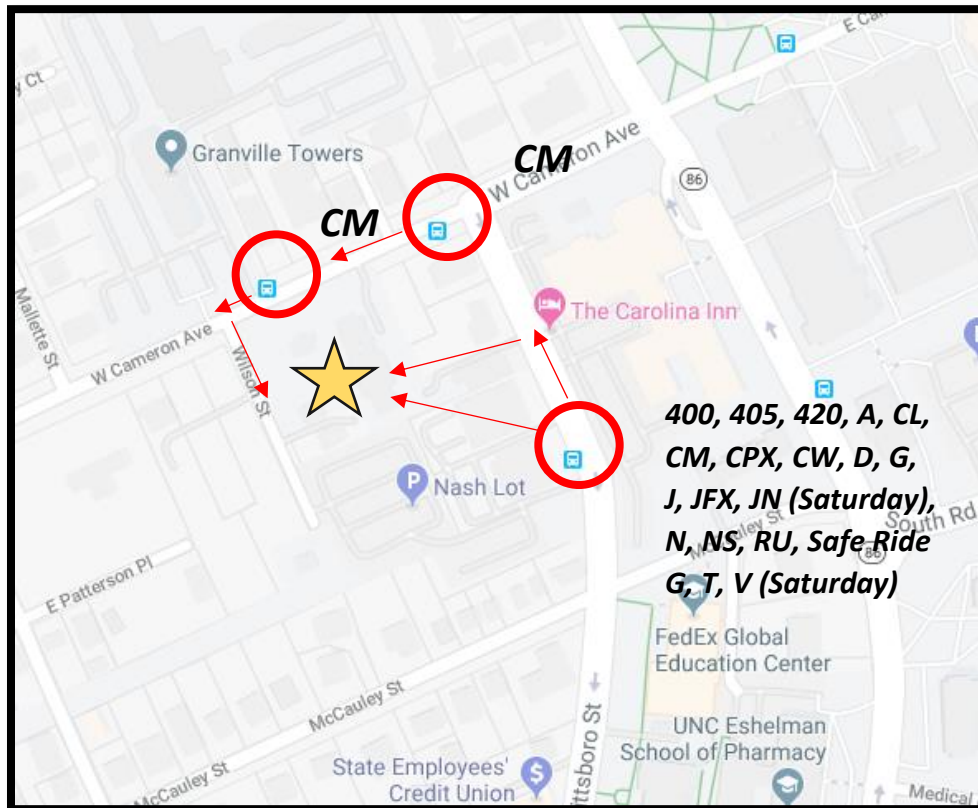

The AIC has moved!

New Address: 205 Wilson Street, Chapel Hill, NC 27516

Walking Directions: From the old AIC, make a left on W. Columbia Street, a right onto W. Cameron Avenue, and a left onto Wilson Street. We are the second house on the left.

 By Bus: Closest stops are [Pittsboro Street at Newman Center bus stop](#) & [W. Cameron Avenue at Granville Towers bus stop](#).

 **Bus Lines Serving These Stops:**

- **Pittsboro at Newman Center:** 400, 405, 420, A, CL, CM, CPX, CW, D, G, J, JFX, JN (Saturday), N, NS, RU, Safe Ride G, T, V (Saturday)
 - o → Walk through the parking lot behind the Newman Catholic Student Center Parish (across the street from Carolina Inn) to get to Wilson Street.
- **W. Cameron at Granville Towers:** CM
 - o → Walk down W. Cameron Ave away from the Carolina Inn, take a left onto Wilson Street (first left)

P **Parking Information:**

- **Visitor Parking:** Limited visitor permits are available by request. To ensure availability, please contact the AIC prior to your arrival (919-843-4189).
***Unauthorized vehicles will be asked to move.*
- **8am – 5pm:** When visitor parking is not available, the nearest parking the [Mallette Street Lot](#). Visit [Park on the Hill](#) for additional parking options.
- **After 5pm:** [Nash Parking Lot](#) (next to the new AIC) is available for anyone to park without a permit and is accessible through Wilson Street.